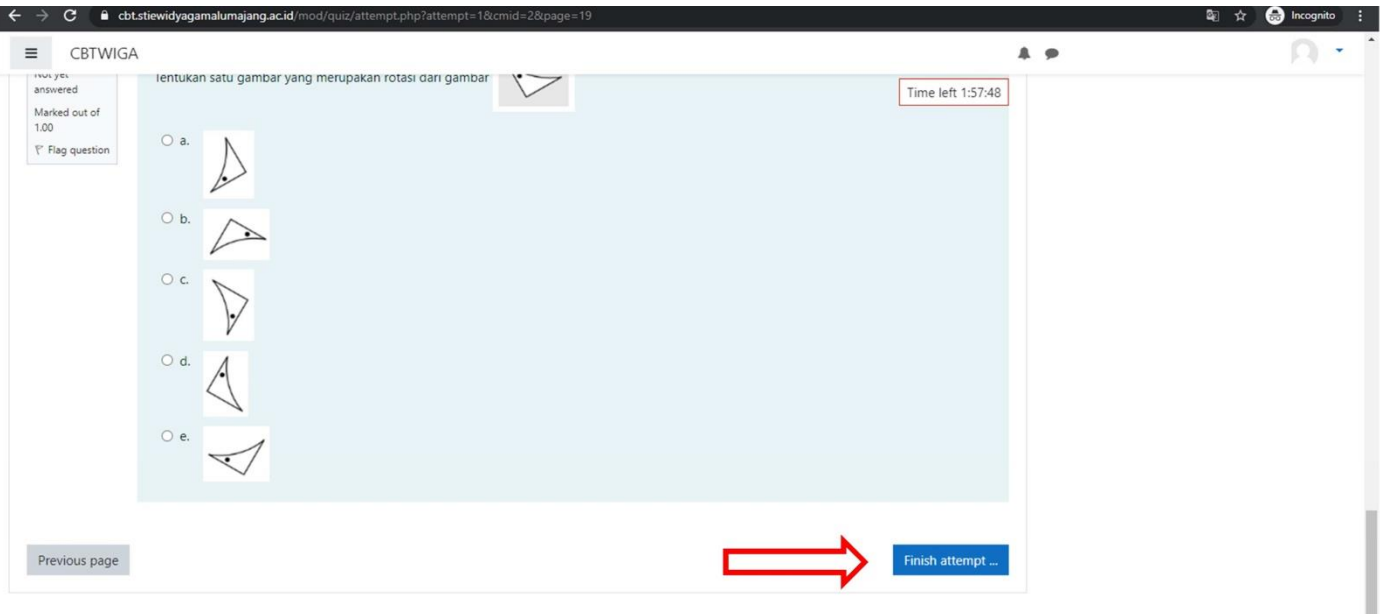

- Setelah semua soal terjawab klik **“Finish Attempt”**