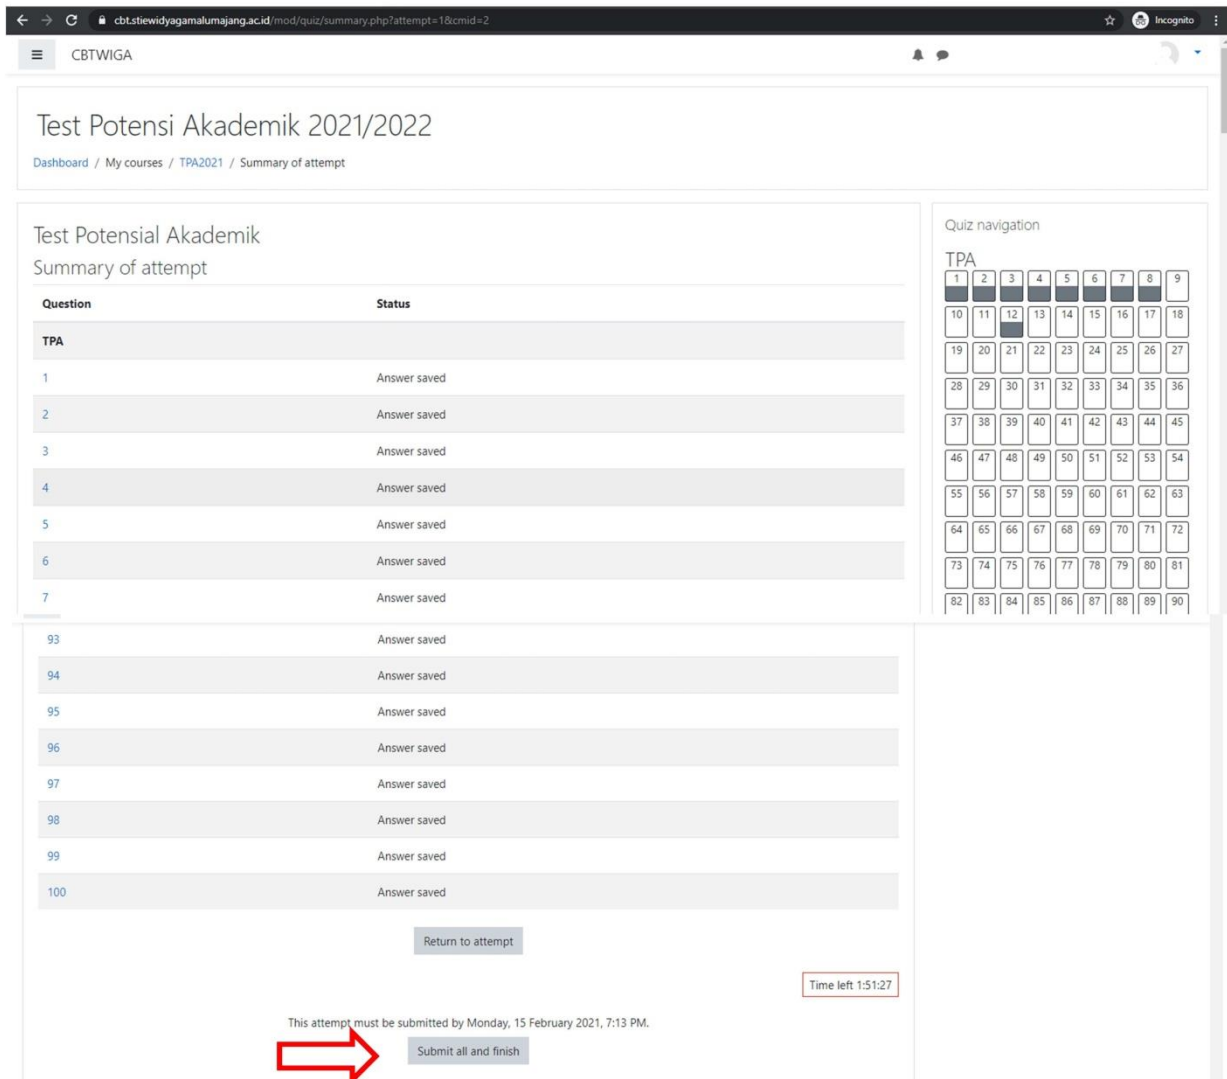

7. Menyelesaikan test

- Untuk menyimpan jawaban dan menyelesaikan test klik **“Submit all and finish”**