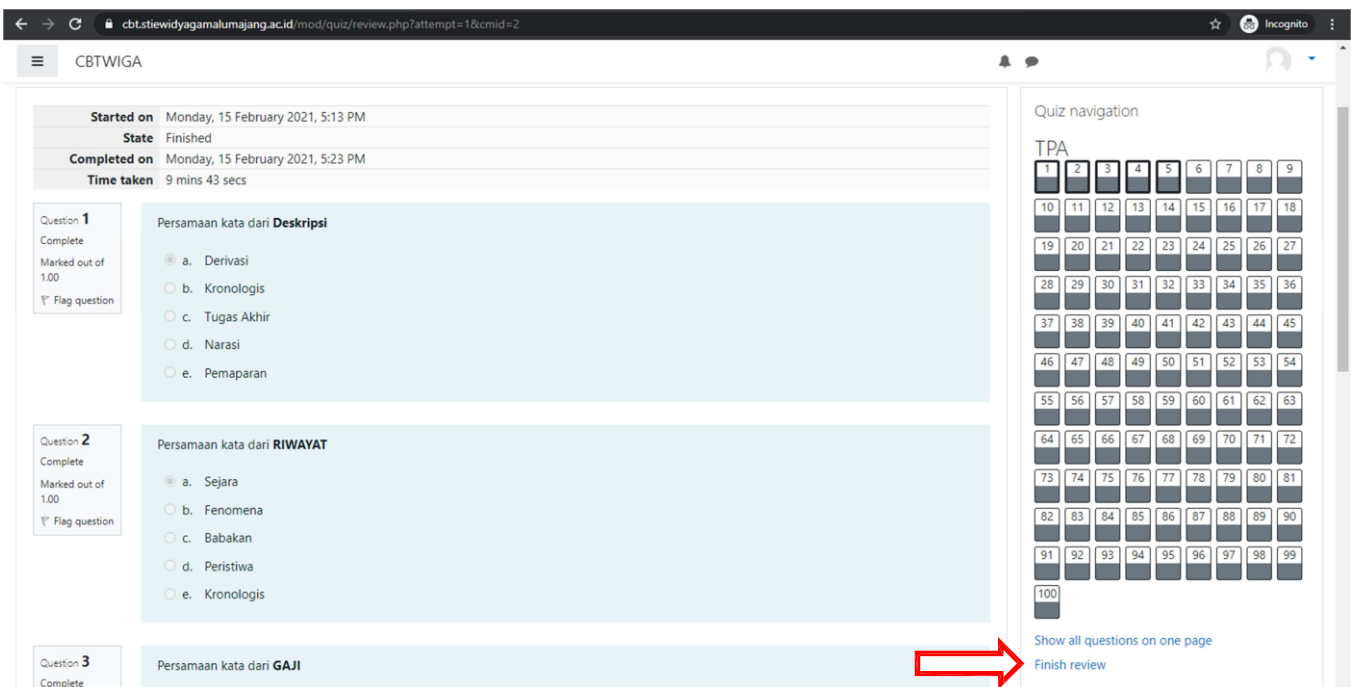

At the bottom right of the question area, there is a blue button labeled "Next page" with a red arrow pointing to it.

- Setelah semua soal terjawab klik **“Finish Attempt”**

7. Menyelesaikan test

- Untuk menyimpan jawaban dan menyelesaikan test klik **“Submit all and finish”**

- Klik "Submit all and Finish"

- Klik "Finish review"

8. Logout laman test

- Klik tombol profil pada panah biru
- Klik **“Log out”**

The screenshot shows a web browser window with the URL `cbtstiewidyagamalumajang.ac.id/mod/quiz/view.php?id=2`. The page title is "Test Potensi Akademik 2021/2022". The user menu is open, showing options: Dashboard, Profile, Grades, Messages, Preferences, and Log out. A blue arrow points to the user profile icon, and a red arrow points to the "Log out" option.