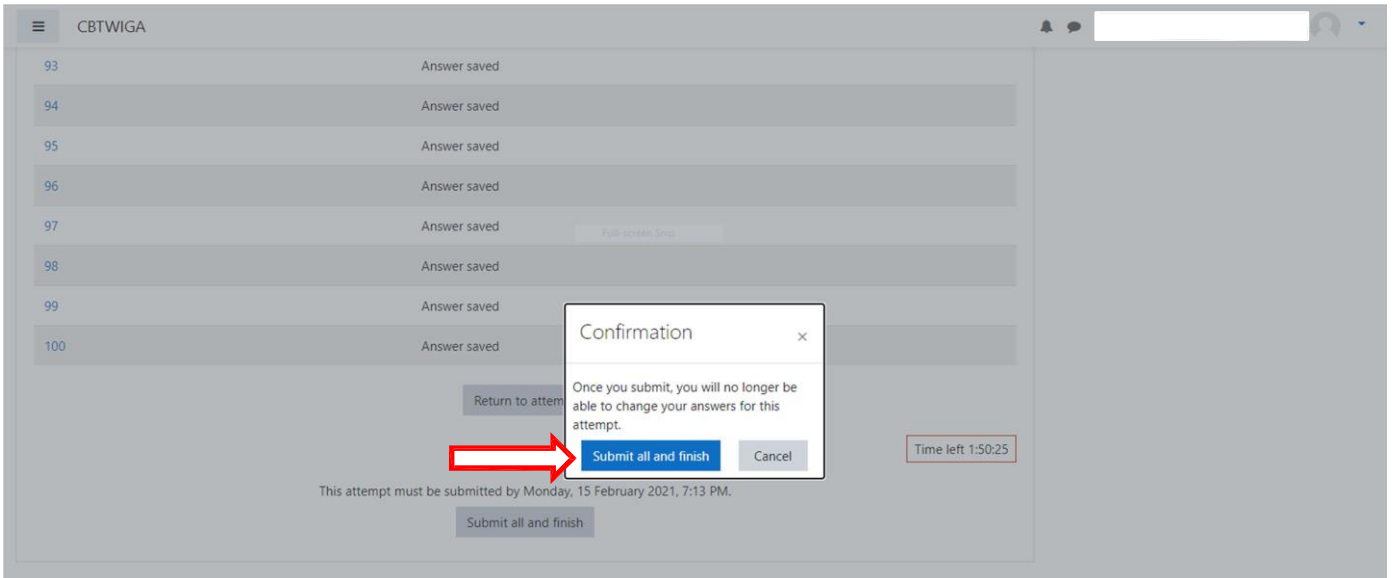

At the bottom right of the question area, there is a blue button labeled "Next page" with a red arrow pointing to it.

- Setelah semua soal terjawab klik **“Finish Attempt”**

7. Menyelesaikan test

- Untuk menyimpan jawaban dan menyelesaikan test klik **“Submit all and finish”**

- Klik "Submit all and Finish"

- Klik "Finish review"

8. Logout laman test

- Klik tombol profil pada panah biru
- Klik **“Log out”**

The screenshot shows a web browser window with the URL `cbtstiewidyagamalumajang.ac.id/mod/quiz/view.php?id=2`. The page title is "Test Potensi Akademik 2021/2022". The user menu is open, showing options: Dashboard, Profile, Grades, Messages, Preferences, and Log out. A blue arrow points to the user profile icon, and a red arrow points to the "Log out" option.